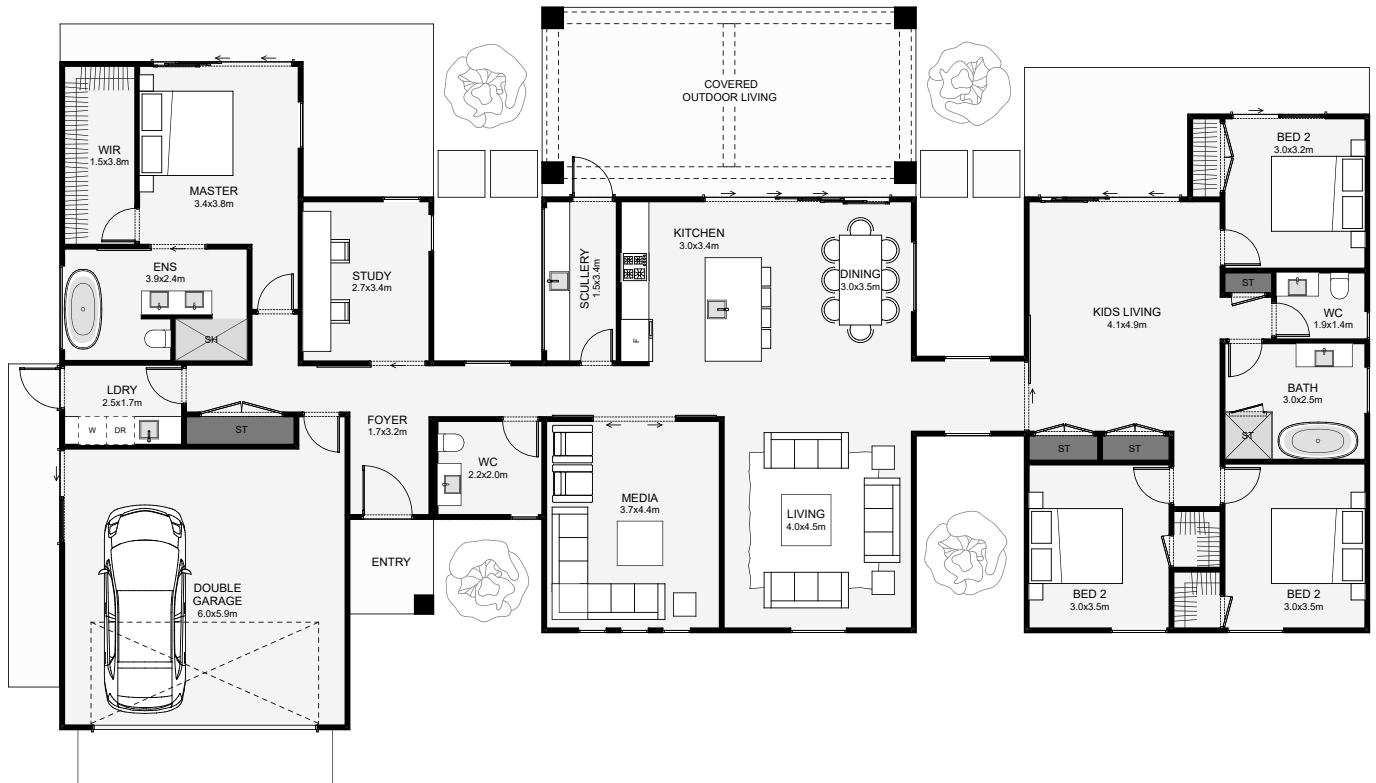

Designed around three pavilions, this home combines expansive layout and modern styling. Inside, this home includes three living areas, one casual, one media and a kids-zone/ lounge. The master is set in its own pavilion with a nearby study located just off the foyer, (perfect for that home office). If you like a home that really sprawls out over your property with modern, architectural styling, this is it!