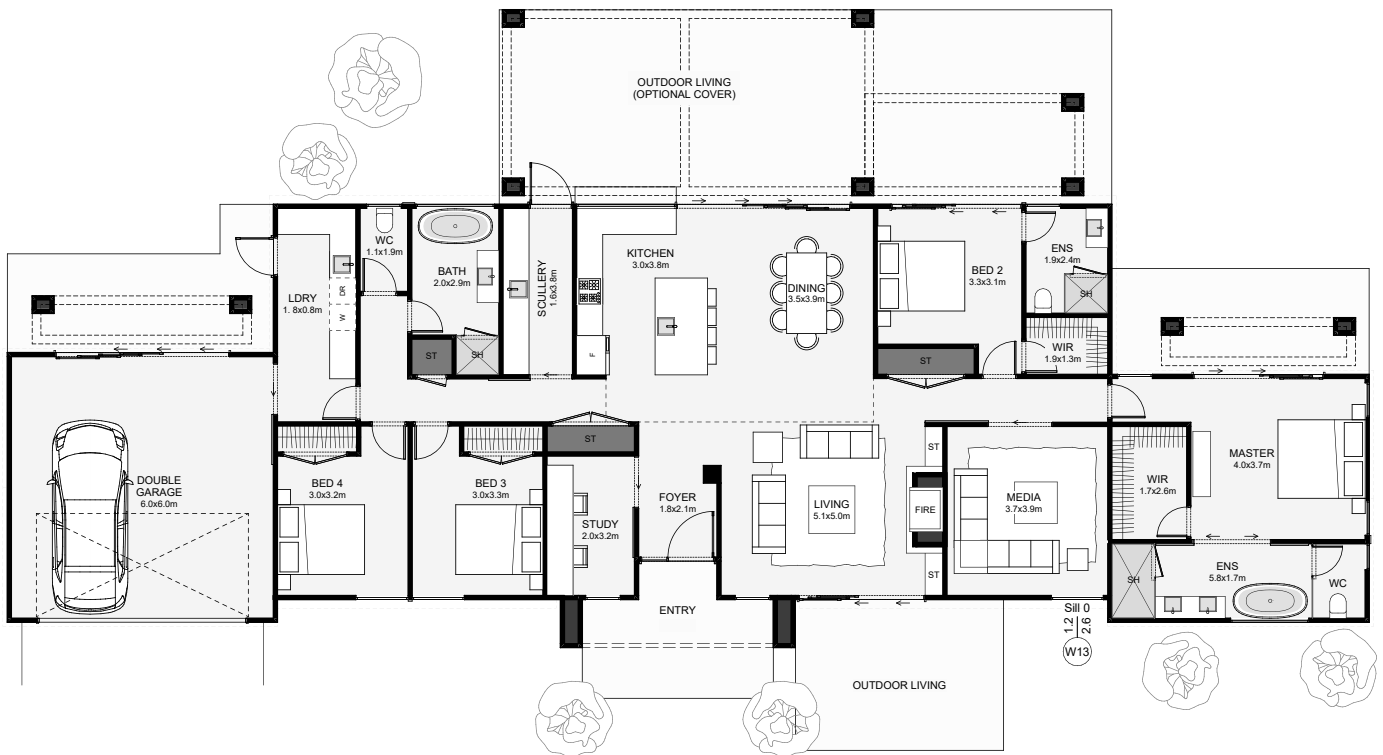

This barn-style home is designed for you if your property has an outlook you want to expose inside and enjoy. The house has a grand entrance centred between three iconic gables. Inside there are four bedrooms, two living spaces, an office, a large scullery and great outdoor flow with optional overhead cover. This home is timeless in design and bold in presence!