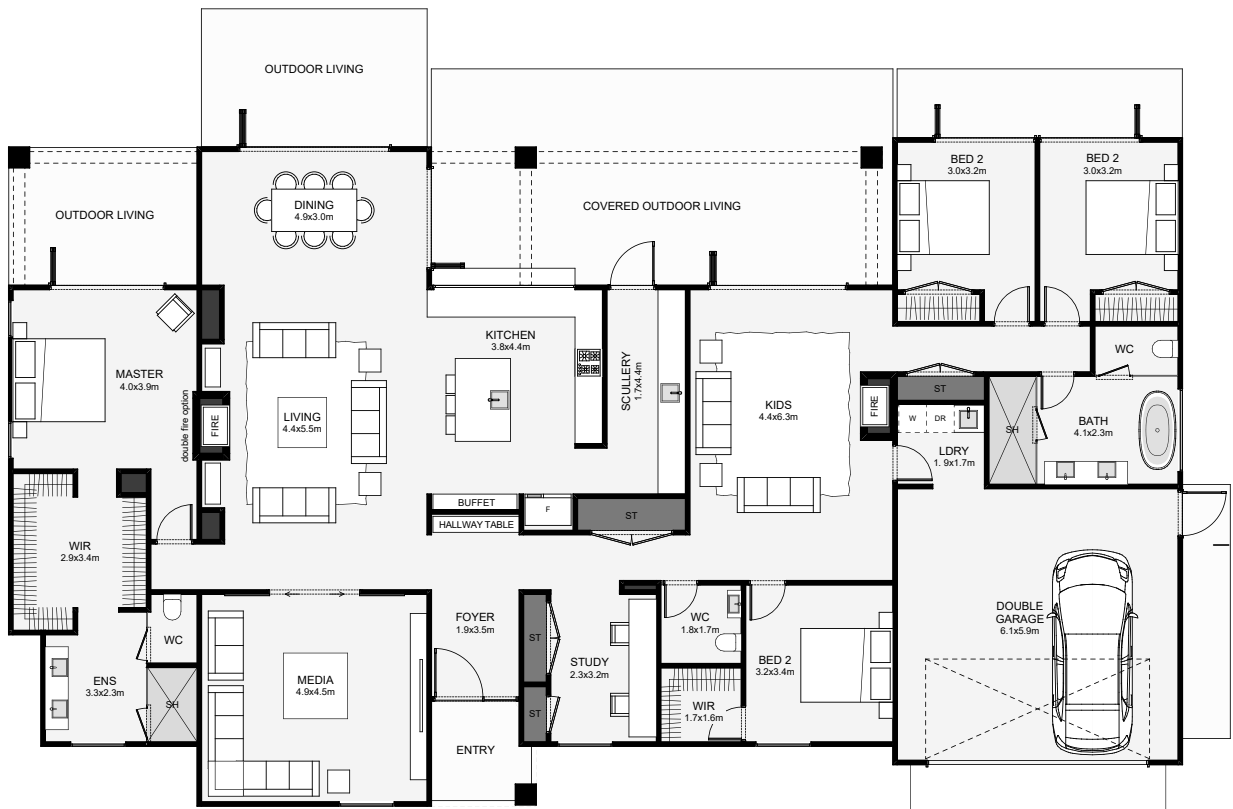

This elegant four-bedroom home uses gables and symmetry to form a strong lifestyle feel. The example above is shown in plaster; however, this home would look equally grand in board and batten cladding. Inside the design separates the bedrooms out for different uses; two for children, one for a guest and the master in its own separate wing. There are three lounges, an additional study, a large scullery and an optional outdoor bar. This is a lifestyle home that will inspire every visitor!