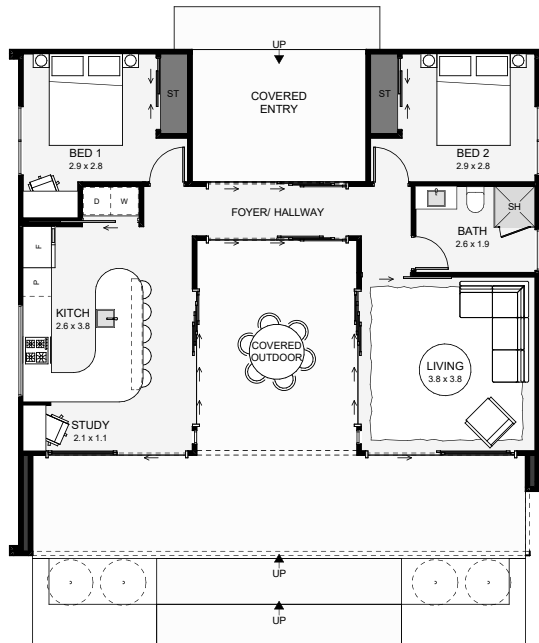

This architectural small home boasts an elegant wooden grandeur interior that contrasts beautifully with its modern exterior facade. Inside you will find two bedrooms, a foyer, a large entertaining kitchen perfect for hosting. A study nook provides a quiet space for work or reflection, while a separate cosy lounge offers a relaxing space to unwind. A large covered outdoor dining area completes the home, positioned to take advantage of scenic views. Despite its size, this design combines modern style with the warmth and comfort of wood, creating a visually stunning and functional home.

Floor Area: 74m<sup>2</sup>

 0
  2+
  1
  1
  17.8m
  11.0m

Contact us:

Ph: 021 1670 201

E: [info@keenconstruction.co.nz](mailto:info@keenconstruction.co.nz)

[www.keenconstruction.co.nz](http://www.keenconstruction.co.nz)