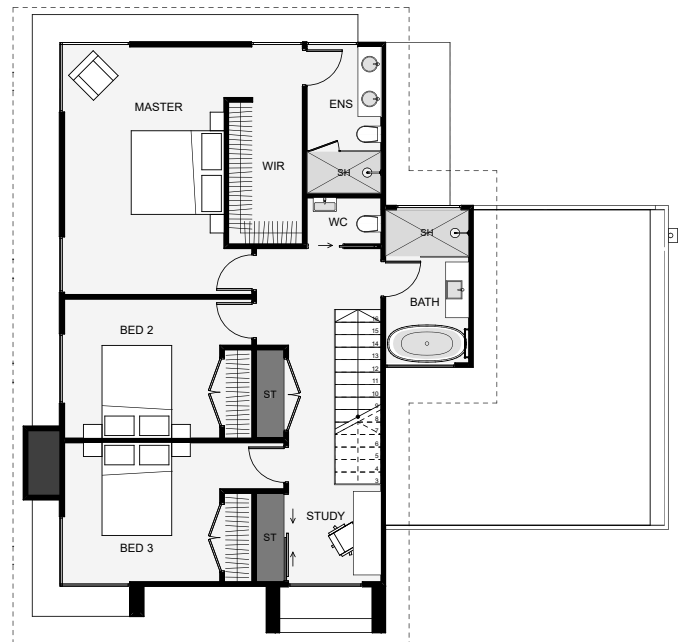

This ultra modern, three bedroom design looks like a large home from the outside thanks to the architectural styling, however, its just 206 square meters. The large extruding entry makes a real statement with fixed louvres giving the overhead study space some privacy from the street. Some features include a scullery, a large powder room for guests, a kitchen, an outdoor bar and plenty of storage throughout the home. If you like modern, this may fulfil your wish list!

Floor Area: 206m<sup>2</sup>

2
 3+
 2+
 1
 13.9m
 13.1m

Contact us:

Ph: 021 1670 201

E: info@keenconstruction.co.nz

www.keenconstruction.co.nz