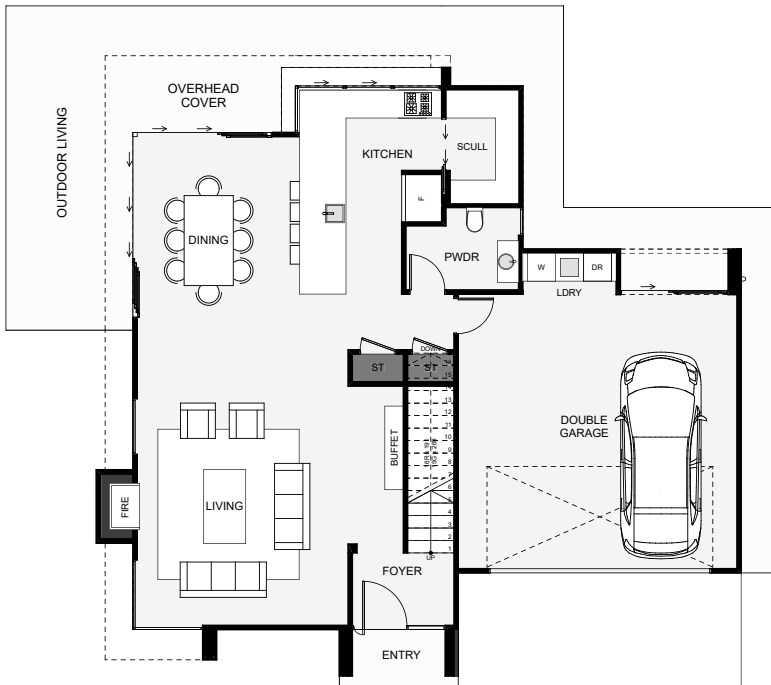

This ultra modern, three bedroom design looks like a large home from the outside thanks to the architectural styling, however, its just 206 square meters. The large extruding entry makes a real statement with fixed louvres giving the overhead study space some privacy from the street. Some features include a scullery, a large powder room for guests, a kitchen, an outdoor bar and plenty of storage throughout the home. If you like modern, this may fulfil your wish list!